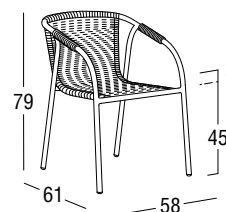

Design: **Santiago Sevillano**
Product: **Chair**
Sizes: **cm 58x61x79h (23"x24"x31"h)**
seat cm 45h (18"h)
with seat cushion cm 47h (18,8"h)

FEATURES

Frame: Aluminum, Polyester powder coating (Tiger)
Glides: Surlyn white, black
Weaving: Round Searope (Polypropylene)
Finishings: White, Graphite
Seat cushion: Open cell polyurethane foam, draining

Net weight unit 5,5
Gross weight unit 9
Units per package 2
Package sizes cm 62x74x91h
Package volume m³ 0,42
Stackable YES (4 pieces)

FINISHINGS

UV, marine environment, scratch resistant

White

Graphite

WEAVINGS